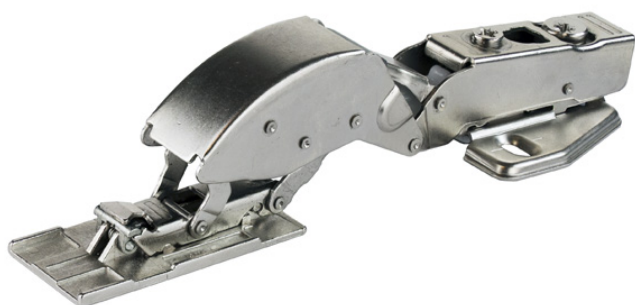

PRODUCT SHEET

Description:

Soft Close "Mirror" Hinge, Clip-On, 125DG, NPL, Universal, F/UV- Glue, Mounting Plate F/Wood Screws, H:0mm, Hydraulic Plastic, Pump, 3-6mm Glass Thickness, Max Load Capacity: 8 KG

Item number:

15.03.750-0

Units	Box	Carton	HS Code	Barcode
Pcs.	1	100	8302100090	
				5704866486552